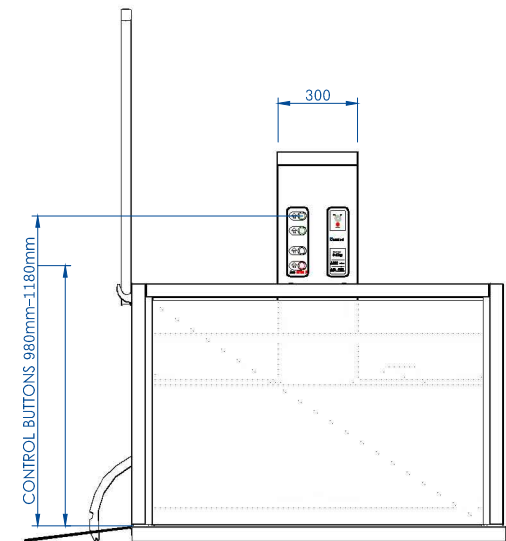

LIFT IN RAISED POSITION

LIFT IN LOWERED POSITION

ASCENSA SHOP DRAWING (ELEVATIONS)

OVERALL DIMENSIONS / LIFT SHOWN IN LOWERED AND RAISED POSITIONS

DATE	n.t.s.	DATE	10/09/2014
VERSION	001	CREATED BY	b. whiting
PROJECT	001	PROJECT NAME	Ascensa Shop Drawing