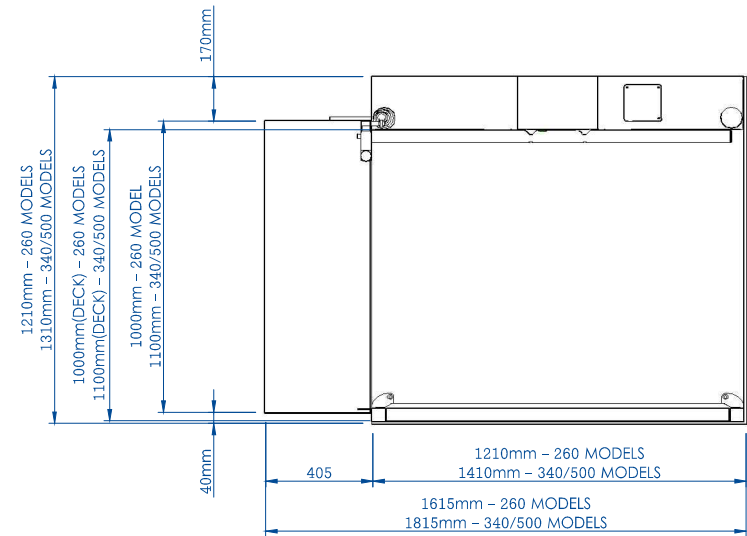

LIFT IN RAISED POSITION

LIFT IN LOWERED POSITION

ASCENSA SHOP DRAWING (ELEVATIONS)

OVERALL DIMENSIONS / LIFT SHOWN IN LOWERED AND RAISED POSITIONS

DATE	n.t.s.	DATE	10/09/2014
VERSION	001	CREATED BY	b. whiting
PROJECT	001	PROJECT NAME	Ascensa Shop Drawing