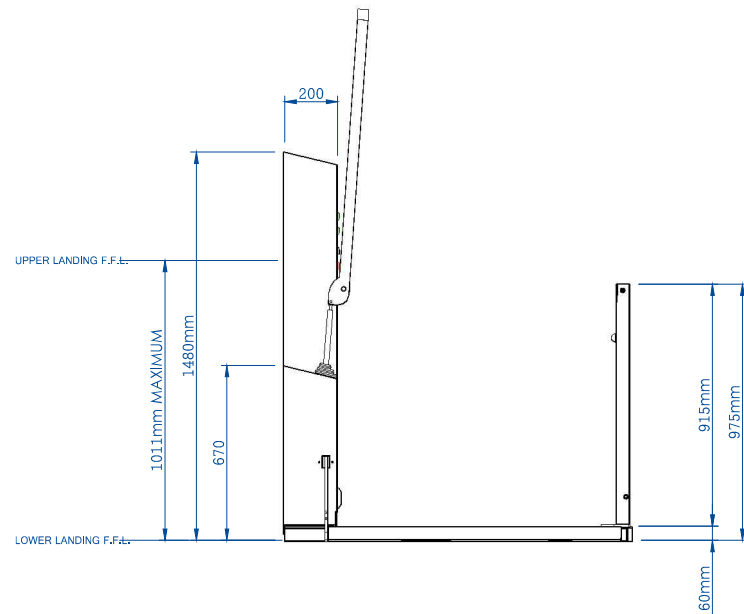

LIFT IN RAISED POSITION

LIFT IN LOWERED POSITION

ASCENSA SHOP DRAWING (ELEVATIONS)

OVERALL DIMENSIONS / LIFT SHOWN IN LOWERED AND RAISED POSITIONS

DATE	n.t.s.	DATE	10/09/2014
VERSION	001	CREATED BY	b. whiting
PROJECT	001	PROJECT NAME	Ascensa Shop Drawing